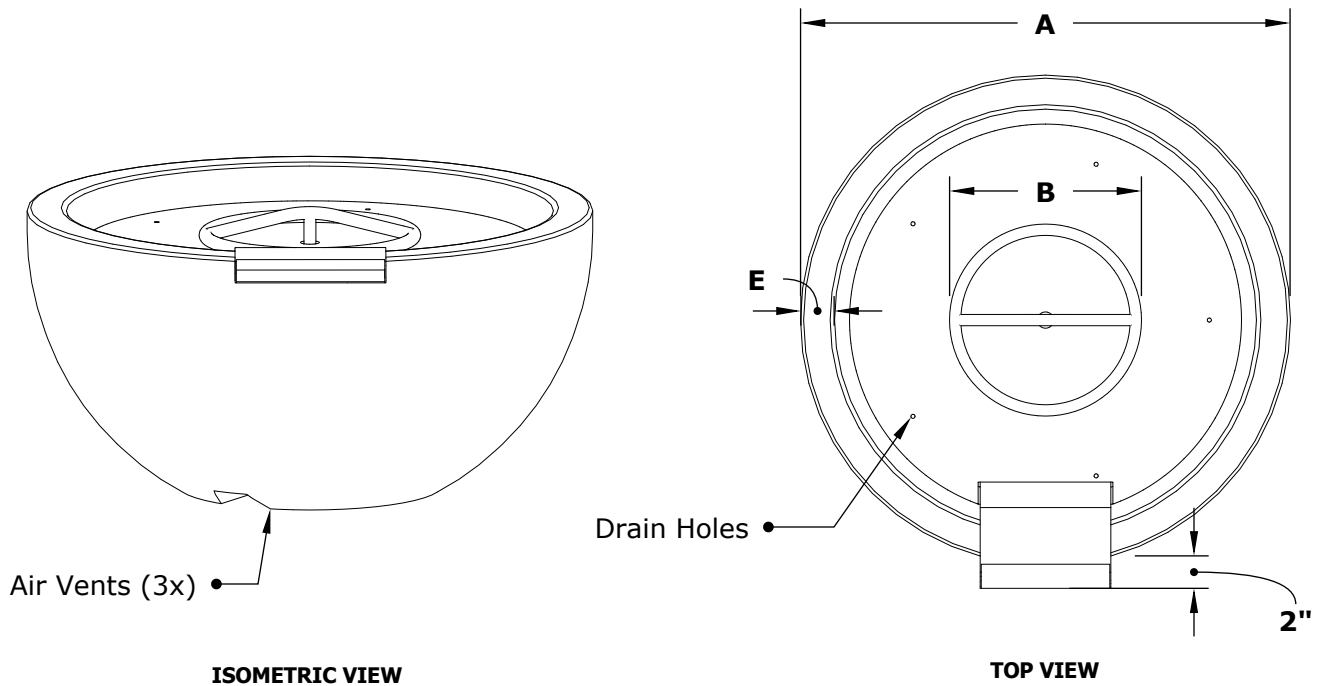

# LUNA FIRE WATER BOWL - GFRC CONCRETE

SKU	A	B	C	D	E	BTU
OPT-LUNFW30	30"	10"	15"	14"	2"	65,000
OPT-LUNFW30E12V	30"	10"	15"	14"	2"	65,000
OPT-LUNFW38	38"	10"	16"	22"	2.5"	65,000
OPT-LUNFW38E12V	38"	10"	16"	22"	2.5"	65,000

Fire Pit Material: GFRC Concrete  
 Finish: Smooth Finish  
 Pan Material: 304 Stainless Steel  
 Burner Material: 304 Stainless Steel

**12V ELECTRONIC IGNITION**  
 ANSI Z21.97-(2017) / CSA 2.41-(2017)